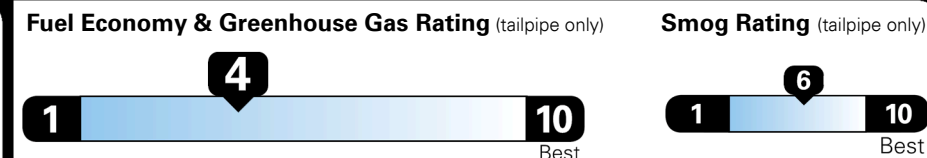

EPA DOT Fuel Economy and Environment

Gasoline Vehicle

Fuel Economy

19 MPG
combined city/hwy

16 city

25 highway

5.3 gallons per 100 miles

Large Cars range from 14 to 104 MPG. The best vehicle rates 136 MPGe.

You spend $2,750
more in fuel costs over 5 years compared to the average new vehicle.

Annual fuel cost $1,950